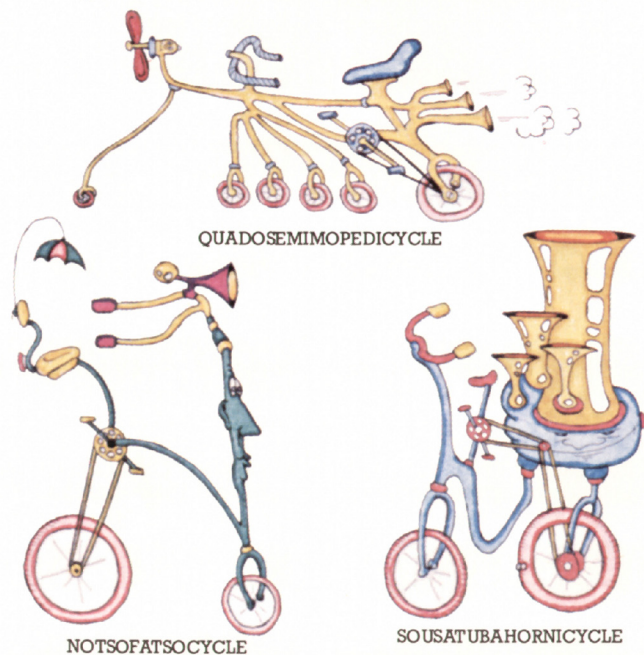

COLUMBUS ALIVE! C-1

FREE!
WITH YOUR QUBE SERVICE
YOU PAY ONLY FOR PROGRAMS OF YOUR CHOICE

Flippo's Imaginary Bike Race

It's easy to enter this "WIN-A-BIKE" contest — just choose the bike you'd like to ride in my Imaginary Bike Race. Any of the bikes pictured below could be the winner of the race.

Be sure to watch FLIPPO'S MAGIC CIRCUS on Friday, July 28, for "THE VERY FIRST IMAGINARY BIKE RACE." You'll be able to play along, and actually control the progress of the bikes in the race. For details, watch FLIPPO'S MAGIC CIRCUS daily.

Circle any one bike pictured, and send this entry form to:
FLIPPO'S IMAGINARY BIKE RACE
P.O. BOX 2553
COLUMBUS, OHIO 43216

Contest entries will be divided into 3 bike entry categories. Winner will be selected after the race, at random, from correct entries. A 20" Columbia bicycle, provided by Jimmy's Bike Center, will be the grand prize in this contest. Employees of QUBE, Warner Cable, and Jimmy's Bike Centers, and their families are ineligible for entry in this contest. Contest is open to all children, aged 7-12, as of Friday, July 28, 1978.

Name _____
Address _____
Phone _____
Birthdate _____

Flippo's Magic Circus

4:30 to 5:15 pm Live!

Hey kids, you can enter "Flippo's Very First Imaginary Bike Race" by filling out the entry form (at left) and mailing it to Flippo! Just follow the instructions printed below the bikes, then mark down Friday, July 28th on your calendar — that's the day of the actual race! Who knows, you may win a bike from Jimmy's Bike Center! Between now and the time of the race, touch C1 every weekday to join in the fun (and maybe even win prizes!) on Flippo's Magic Circus. It's free on your Columbus Alive channel, C1.